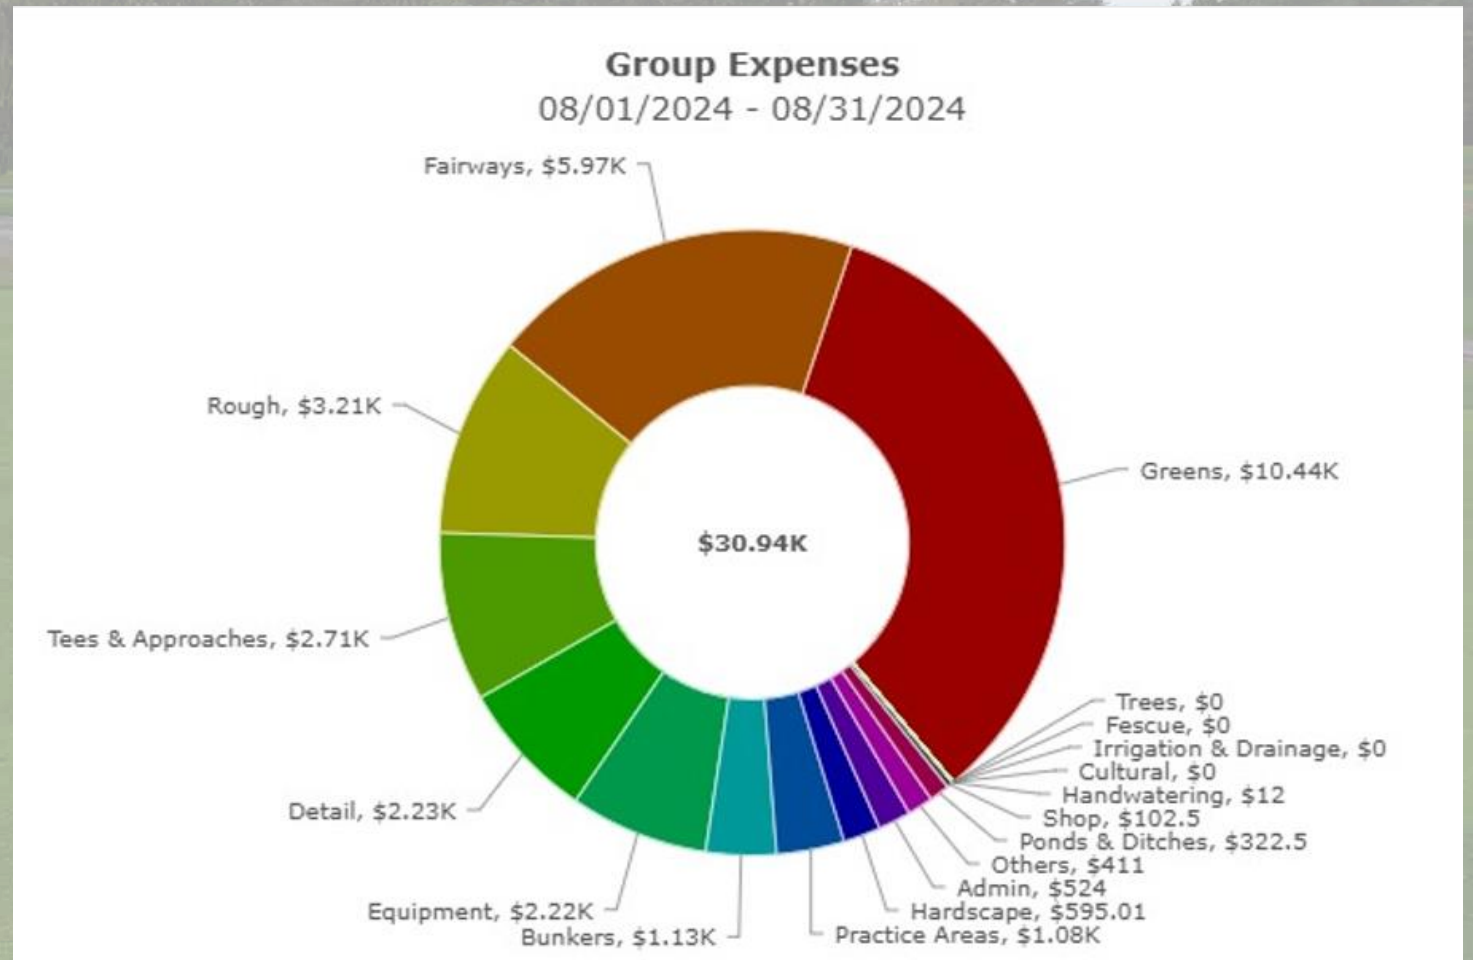

デジタル 業務掲示板

- 報告書生成
- 委員会や理事会との
  コミュニケーション
- 予算管理